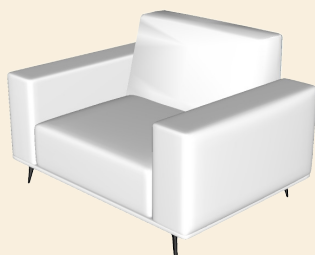

Sophie II

Elements overview

Sophie II

Dimensions in cm

ZA80: 80x100
ZA90: 90x100
ZA100: 100x100

ZA160: 160x100
ZA180: 180x100
ZA200: 200x100

AL/AR80: 105x100
AL/AR90: 115x100
AL/AR100: 125x100

AL/AR160: 185x100
AL/AR180: 205x100
AL/AR200: 225x100

AL80AR: 130x100
AL90AR: 140x100
AL100AR: 150x100

AL160AR: 210x100
AL180AR: 230x100
AL200AR: 250x100

Sophie II

Dimensions in cm

LCH1 L/R
175x105

LCH L/R
175x125

OTM L/R
220x100

TRM L/R
145x100

C100
100x100

Sophie II

Dimensions in cm

Hockers

Hocker
65x100

Hocker
100x100