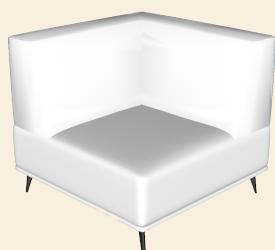

Sophie II

Elements overview

Sophie II

Dimensions in cm

ZA80: 80x100
ZA90: 90x100
ZA100: 100x100

ZA160: 160x100
ZA180: 180x100
ZA200: 200x100

AL/AR80: 105x100
AL/AR90: 115x100
AL/AR100: 125x100

AL/AR160: 185x100
AL/AR180: 205x100
AL/AR200: 225x100

AL80AR: 130x100
AL90AR: 140x100
AL100AR: 150x100

AL160AR: 210x100
AL180AR: 230x100
AL200AR: 250x100

Sophie II

Dimensions in cm

LCH1 L/R
175x105

LCH L/R
175x125

OTM L/R
220x100

TRM L/R
145x100

C100
100x100

Sophie II

Dimensions in cm

Hockers

Hocker
65x100

Hocker
100x100