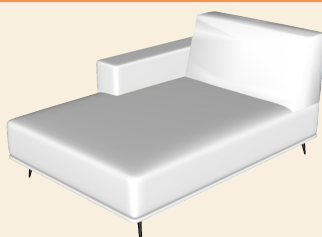

Sophie II

Elements overview

Sophie II

Dimensions in cm

ZA80: 80x100
ZA90: 90x100
ZA100: 100x100

ZA160: 160x100
ZA180: 180x100
ZA200: 200x100

AL/AR80: 105x100
AL/AR90: 115x100
AL/AR100: 125x100

AL/AR160: 185x100
AL/AR180: 205x100
AL/AR200: 225x100

AL80AR: 130x100
AL90AR: 140x100
AL100AR: 150x100

AL160AR: 210x100
AL180AR: 230x100
AL200AR: 250x100

Sophie II

Dimensions in cm

LCH1 L/R
175x105

LCH L/R
175x125

OTM L/R
220x100

TRM L/R
145x100

C100
100x100

Sophie II

Dimensions in cm

Hockers

Hocker
65x100

Hocker
100x100