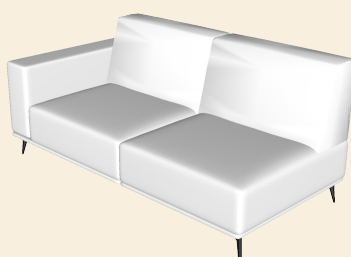

Sophie II

Elements overview

Sophie II

Dimensions in cm

ZA80: 80x100
ZA90: 90x100
ZA100: 100x100

ZA160: 160x100
ZA180: 180x100
ZA200: 200x100

AL/AR80: 105x100
AL/AR90: 115x100
AL/AR100: 125x100

AL/AR160: 185x100
AL/AR180: 205x100
AL/AR200: 225x100

AL80AR: 130x100
AL90AR: 140x100
AL100AR: 150x100

AL160AR: 210x100
AL180AR: 230x100
AL200AR: 250x100

Sophie II

Dimensions in cm

LCH1 L/R
175x105

LCH L/R
175x125

OTM L/R
220x100

TRM L/R
145x100

C100
100x100

Sophie II

Dimensions in cm

Hockers

Hocker
65x100

Hocker
100x100