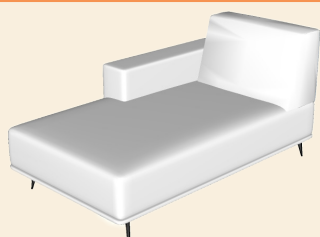

Sophie II

Elements overview

Sophie II

Dimensions in cm

ZA80: 80x100
ZA90: 90x100
ZA100: 100x100

ZA160: 160x100
ZA180: 180x100
ZA200: 200x100

AL/AR80: 105x100
AL/AR90: 115x100
AL/AR100: 125x100

AL/AR160: 185x100
AL/AR180: 205x100
AL/AR200: 225x100

AL80AR: 130x100
AL90AR: 140x100
AL100AR: 150x100

AL160AR: 210x100
AL180AR: 230x100
AL200AR: 250x100

Sophie II

Dimensions in cm

LCH1 L/R
175x105

LCH L/R
175x125

OTM L/R
220x100

TRM L/R
145x100

C100
100x100

Sophie II

Dimensions in cm

Hockers

Hocker
65x100

Hocker
100x100