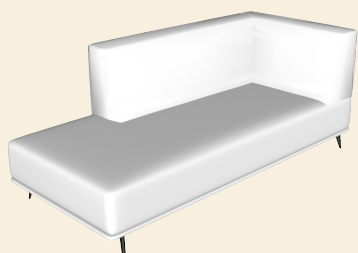

Sophie II

Elements overview

Sophie II

Dimensions in cm

ZA80: 80x100
ZA90: 90x100
ZA100: 100x100

ZA160: 160x100
ZA180: 180x100
ZA200: 200x100

AL/AR80: 105x100
AL/AR90: 115x100
AL/AR100: 125x100

AL/AR160: 185x100
AL/AR180: 205x100
AL/AR200: 225x100

AL80AR: 130x100
AL90AR: 140x100
AL100AR: 150x100

AL160AR: 210x100
AL180AR: 230x100
AL200AR: 250x100

Sophie II

Dimensions in cm

LCH1 L/R
175x105

LCH L/R
175x125

OTM L/R
220x100

TRM L/R
145x100

C100
100x100

Sophie II

Dimensions in cm

Hockers

Hocker
65x100

Hocker
100x100