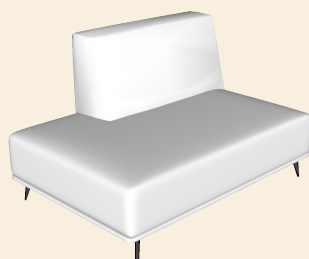

Sophie II

Elements overview

Sophie II

Dimensions in cm

ZA80: 80x100
ZA90: 90x100
ZA100: 100x100

ZA160: 160x100
ZA180: 180x100
ZA200: 200x100

AL/AR80: 105x100
AL/AR90: 115x100
AL/AR100: 125x100

AL/AR160: 185x100
AL/AR180: 205x100
AL/AR200: 225x100

AL80AR: 130x100
AL90AR: 140x100
AL100AR: 150x100

AL160AR: 210x100
AL180AR: 230x100
AL200AR: 250x100

Sophie II

Dimensions in cm

LCH1 L/R
175x105

LCH L/R
175x125

OTM L/R
220x100

TRM L/R
145x100

C100
100x100

Sophie II

Dimensions in cm

Hockers

Hocker
65x100

Hocker
100x100