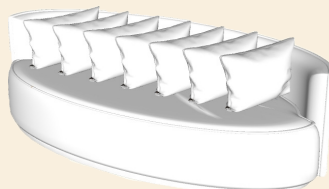

Adele

Elements overview

Adele

Dimensions in cm

Adele 100
104x104

Adele 120
124x124

Adele Curve
195x140

Adele Sky 100
104x104

Adele Sky 120
124x124

Hocker
80x80

Adele Sofa 2
195x104

Adele Sofa 3
245x104

Hocker
100x100