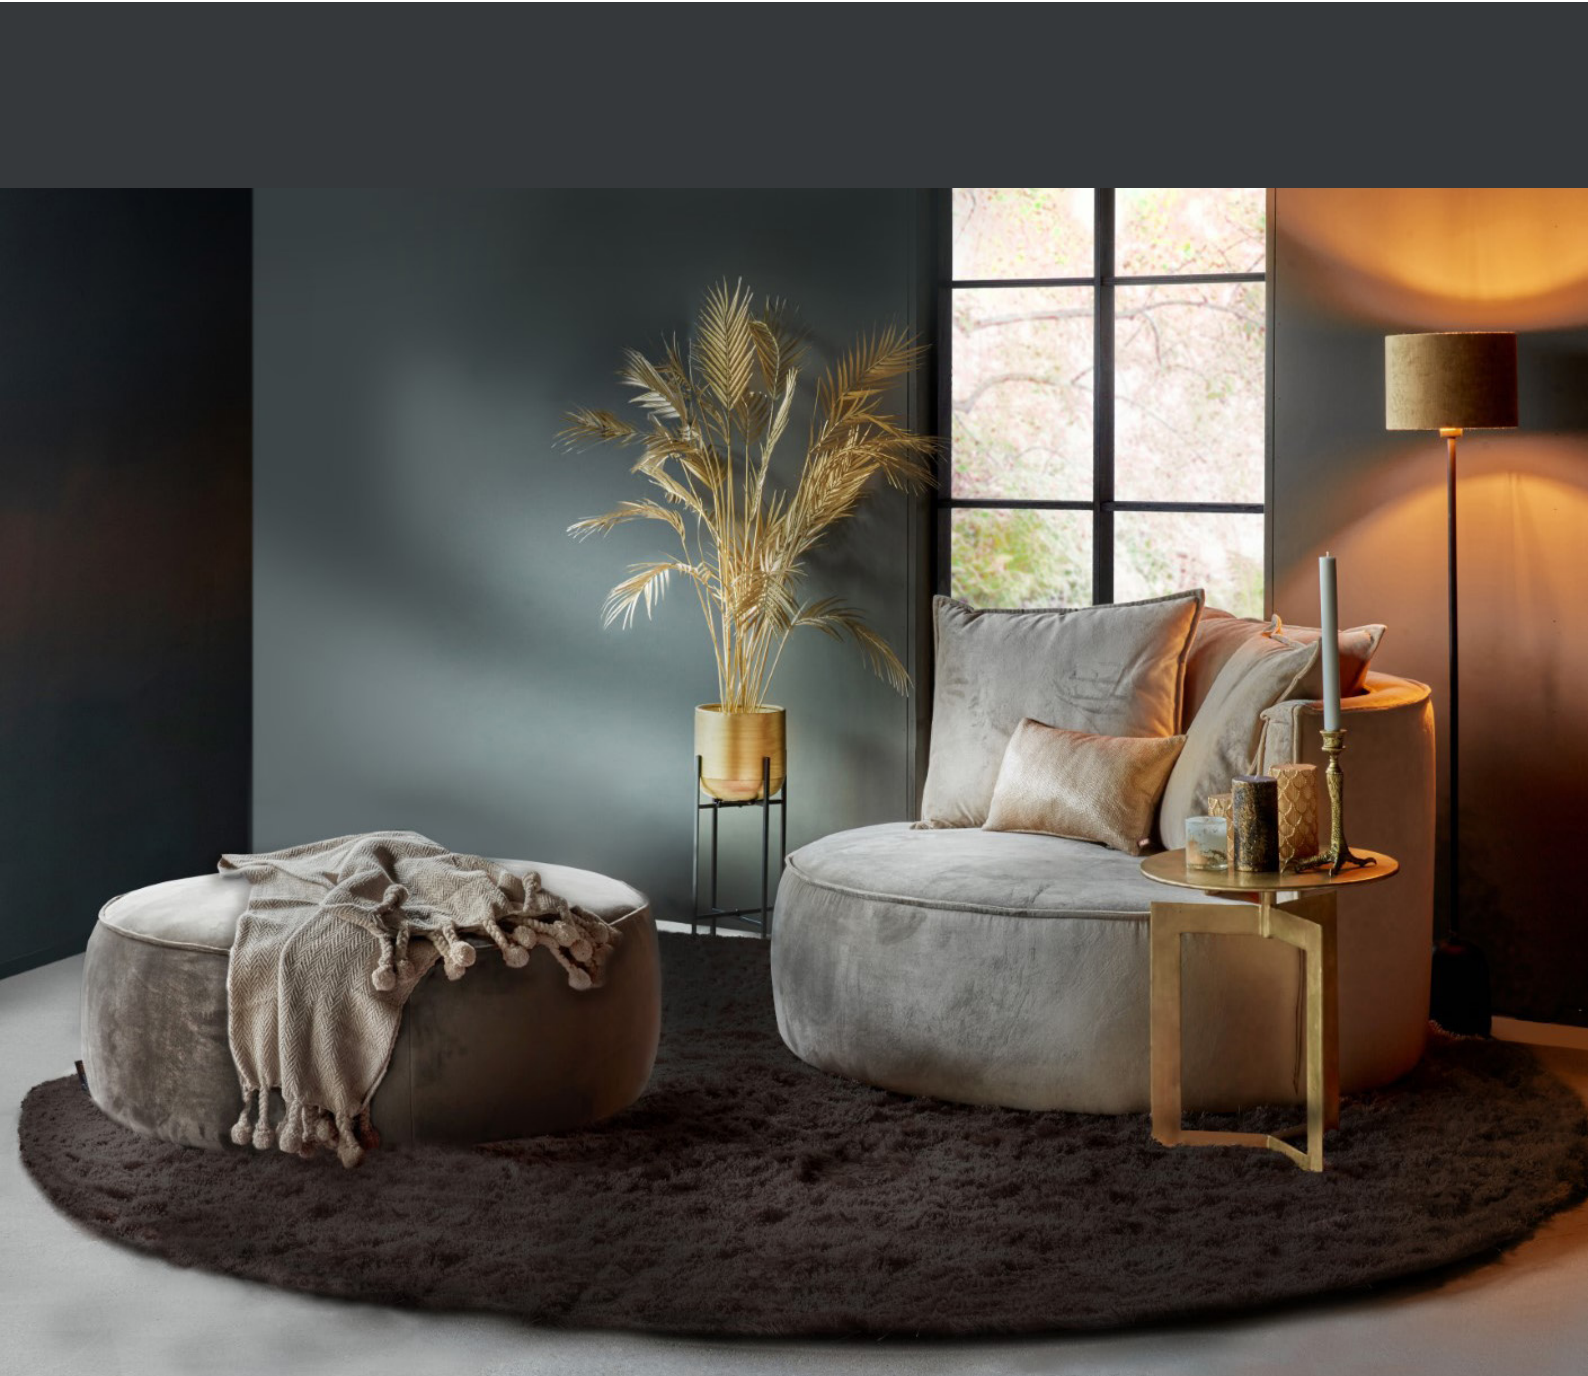

Adele

Elements overview

Adele

Dimensions in cm

Adele 100
104x104

Adele 120
124x124

Adele Curve
195x140

Adele Sky 100
104x104

Adele Sky 120
124x124

Hocker
80x80

Adele Sofa 2
195x104

Adele Sofa 3
245x104

Hocker
100x100