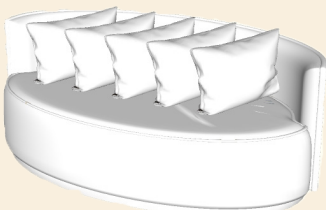

Adele

Elements overview

Adele

Dimensions in cm

Adele 100
104x104

Adele 120
124x124

Adele Curve
195x140

Adele Sky 100
104x104

Adele Sky 120
124x124

Hocker
80x80

Adele Sofa 2
195x104

Adele Sofa 3
245x104

Hocker
100x100