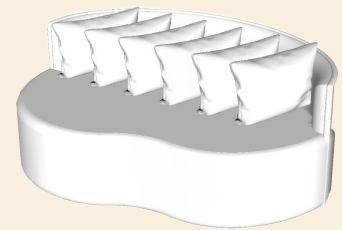

Adele

Elements overview

Adele

Dimensions in cm

Adele 100
104x104

Adele 120
124x124

Adele Curve
195x140

Adele Sky 100
104x104

Adele Sky 120
124x124

Hocker
80x80

Adele Sofa 2
195x104

Adele Sofa 3
245x104

Hocker
100x100