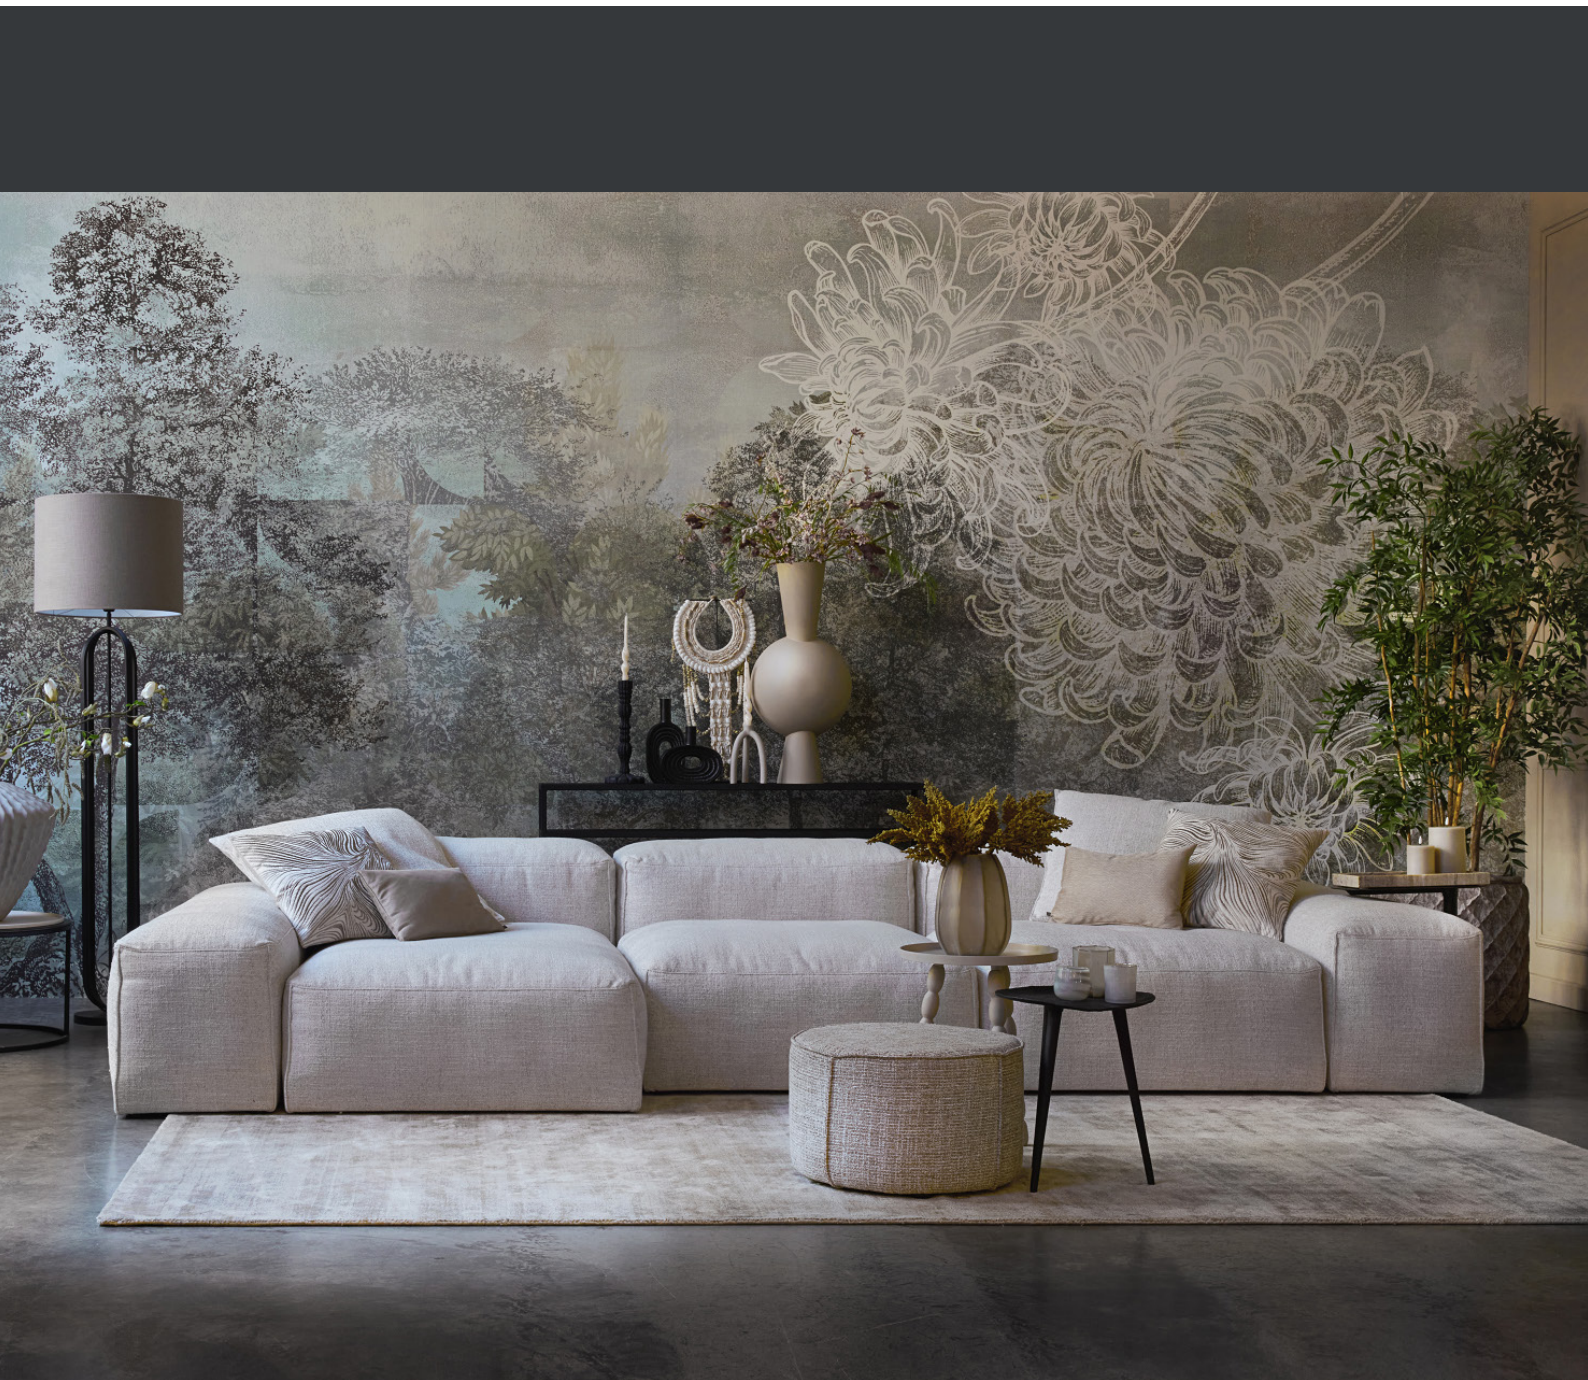

Bibi

Elements overview

Bibi

Dimensions in cm

Arm 60
60 x 40 cm
(Height 45 cm)

Arm 90
90 x 40 cm
(Height 45 cm)

Arm 120
120 x 40 cm
(Height 45 cm)

Arm 130
130 x 40 cm
(Height 45 cm)

Arm 160
160 x 40 cm
(Height 45 cm)

Bibi

Dimensions in cm

Seat 60
60 x 90 cm
(Height 40 cm)

Seat 90
90 x 90 cm
(Height 40 cm)

Seat 120
120 x 90 cm
(Height 40 cm)

Back 90
90 x 40 cm
(Height 60 cm)

Back 120
120 x 40 cm
(Height 60 cm)