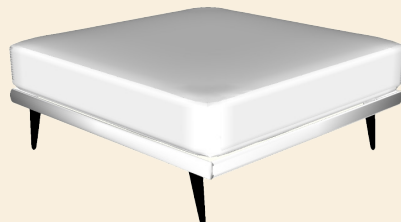

# Rosalie

Dimensions in cm

ZA160: 160x100  
ZA180: 180x100  
ZA200: 200x100

AL/AR160 : 185x100  
AL/AR180 : 205x100  
AL/AR200 : 225x100

AL160AR: 210x100  
AL180AR: 230x100  
AL200AR: 250x100

C100  
100x100

LCH L/R  
200x125

Hocker  
65x100

Hocker  
100x100