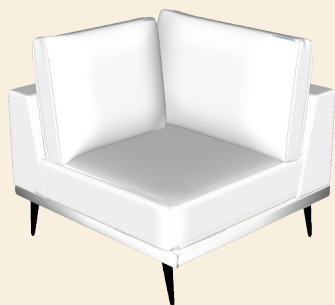

# Rosalie

Dimensions in cm

ZA160: 160x100  
ZA180: 180x100  
ZA200: 200x100

AL/AR160 : 185x100  
AL/AR180 : 205x100  
AL/AR200 : 225x100

AL160AR: 210x100  
AL180AR: 230x100  
AL200AR: 250x100

C100  
100x100

LCH L/R  
200x125

Hocker  
65x100

Hocker  
100x100