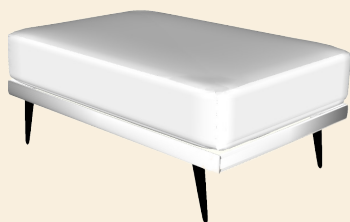

# Rosalie

Dimensions in cm

ZA160: 160x100  
ZA180: 180x100  
ZA200: 200x100

AL/AR160 : 185x100  
AL/AR180 : 205x100  
AL/AR200 : 225x100

AL160AR: 210x100  
AL180AR: 230x100  
AL200AR: 250x100

C100  
100x100

LCH L/R  
200x125

Hocker  
65x100

Hocker  
100x100