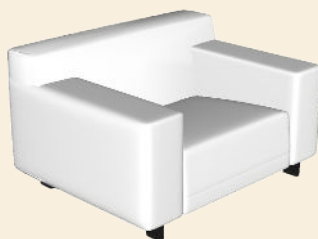

Axelle

Elements overview

Axelle

Dimensions in cm

ZA80: 80x100
ZA90: 90x100
ZA100: 100x100

ZA160: 160x100
ZA180: 180x100
ZA200: 200x100

AL/AR 80: 105x100
AL/AR 90: 115x100
AL/AR 100: 125x100

AL/AR 160: 185x100
AL/AR 180: 205x100
AL/AR 200: 225x100

AL80AR: 130X100
AL90AR: 140X100
AL100AR: 150X100

AL160AR: 210X100
AL180AR: 230X100
AL200AR: 250X100

CL
130x100

CR
130x100

LCH L/R
175x125

Axelle

Dimensions in cm

TRM L/R
135x100

TTC
35x100 (16 cm)

TT
35x100

Hocker 65
65x100

Hocker 100
100x100